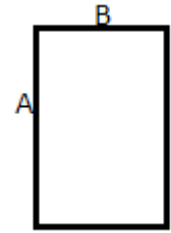

	70X140	100X170
Buc./☒	40	20
Lungime (B)	140.00	170.00
Latime (B)	70.00	100.00

CULORI:

White

Dark Grey

Sand