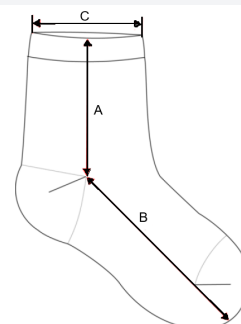

Knitted grey sole

COD TARIFAR: 61159500

TARA DE ORIGINE

China

SPECIFICAȚIE DIMENSIUNE (CM)

	35/38	39/42	43/46
Buc./📦	100	100	100
Sock height from top edge to heel (A)	22,00	23,00	24,00
Feet length from heel to sock extremity (B)	17,00	19,00	21,00
Sock opening width (relaxed) (C)	8,50	9,00	9,50