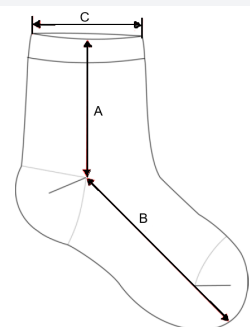

COD TARIFAR: 61159500

TARA DE ORIGINE

China

SPECIFICAȚIE DIMENSIUNE (CM)

	35/38	39/42	43/46
Buc./📦	100	100	100
Sock height from top edge to heel (A)	22,00	23,00	24,00
Feet length from heel to sock extremity (B)	17,00	19,00	21,00
Sock opening width (relaxed) (C)	8,50	9,00	9,50