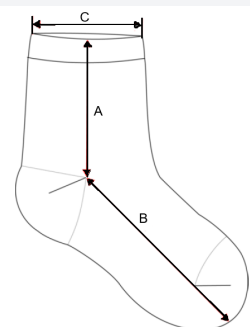

COD TARIFAR: **61159699**

TARA DE ORIGINE

China

SPECIFICAȚIE DIMENSIUNE (CM)

| | 35/38 | 39/42 | 43/46 |
|---|-------|-------|-------|
| Buc./📦 | 100 | 100 | 100 |
| Sock height from top edge to heel (A) | 17,00 | 18,00 | 19,00 |
| Feet length from heel to sock extremity (B) | 17,00 | 19,00 | 21,00 |
| Sock opening width (relaxed) (C) | 7,00 | 7,50 | 8,00 |