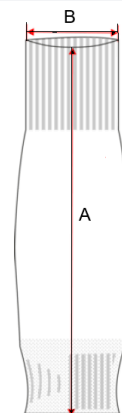

Delivered in individual packaging and cardboard box, ready to hang on the shelf

COD TARIFAR: **61178080**

TARA DE ORIGINE

China

SPECIFICAȚIE DIMENSIUNE (CM)

	S/M	L/XL
Buc./📦	100	100
Lungime (B)	51,00	53,00
Latime (B)	10,00	11,00