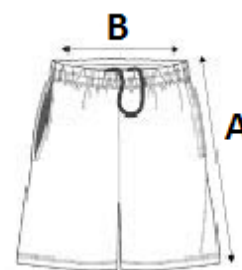

## CARACTERISTICI PRINCIPALE:

92% polyester / 8% elastane

Stretchy fabric

Ultra-comfortable elasticated belt and flat drawstring

Small inner pocket on right belt

2 open side slits and twin-needle finish on hem

Detachable brand label

COD TARIFAR: 62046390

TARA DE ORIGINE

China

## SPECIFICAȚIE DIMENSIUNE (CM)

	XS	S	M	L	XL	2XL
Buc./📦	50	50	50	50	50	50
Latimea taliei(B)	33.00	35.00	37.00	40.00	43.00	46.00
Lungimea pe exterior	34.50	35.25	36.00	36.75	37.50	38.25
Lungimea pe interior	9.00	9.00	9.00	9.00	9.00	9.00