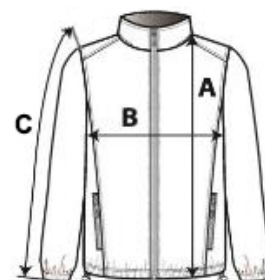

PROACT.®

80 g/m²

100% Poliester

Buzunar

eticheta detasabila

2026 : 413. pag.
2025 : 349. pag.

CARACTERISTICI PRINCIPALE:

- 100% mat 210T PU-coated polyester
- Waterproof fabric 1500 mm
- Waterproof heat-sealed shoulder seams and hood
- 2 zipped side pockets and zip puller
- 2 inner pockets
- Front fastening with contrasting zip
- Adjustable hood with stoppers in collar with tearrelease placket
- Elasticated cuffs
- Detachable brand label

COD TARIFAR: **62024010**

TARA DE ORIGINE

China

SPECIFICAȚIE DIMENSIUNE (CM)

	S	M	L	XL	2XL
Buc./☒	50	50	50	50	50
Lungimea corpului (A)	77,00	79,00	81,00	83,00	85,00
Latimea pieptului (B)	58,00	61,00	64,00	67,00	70,00
Lungimea manecii (C)	61,50	63,00	64,50	66,00	67,50