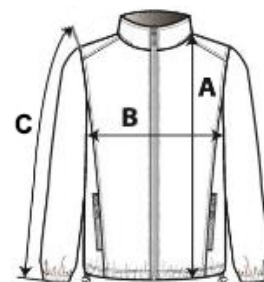

PROACT.®

80 g/m²

100% Poliester

Cu fermoar

eticheta detasabila

2026 : 413. pag.
2025 : 349. pag.

CARACTERISTICI PRINCIPALE:

- 100% mat 210T PU-coated polyester
- Waterproof fabric 1500 mm
- Waterproof heat-sealed shoulder seams and hood
- 2 zipped side pockets and zip puller
- 2 inner pockets
- Front fastening with contrasting zip
- Adjustable hood with stoppers in collar with tearrelease placket
- Elasticated cuffs
- Detachable brand label

COD TARIFAR: **62024010**

TARA DE ORIGINE

China

SPECIFICAȚIE DIMENSIUNE (CM)

	S	M	L	XL	2XL
Buc./📦	50	50	50	50	50
Lungimea corpului (A)	77,00	79,00	81,00	83,00	85,00
Latimea pieptului (B)	58,00	61,00	64,00	67,00	70,00
Lungimea manecii (C)	61,50	63,00	64,50	66,00	67,50