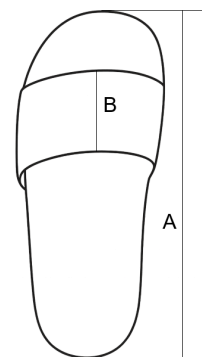

### CARACTERISTICI PRINCIPALE:

PU (polyurethane) sandal vamp with foam underside for extra comfort

PVC (polyvinyl chloride) outsole with texture for optimum grip

Ergonomic insole that wraps around the foot to keep it in place and better absorb impact

### SPECIFICAȚIE DIMENSIUNE (CM)

	37	38	39	40	41	42	43	44	45	46	47
Buc./📦	20	20	20	20	20	20	20	20	20	20	20
Lungime (B)	24,70	25,30	26,00	26,70	27,30	28,00	28,70	29,30	30,00	30,70	31,30
Latime (B)	6,50	6,50	6,75	6,75	7,00	7,25	7,50	7,50	7,75	7,90	8,20