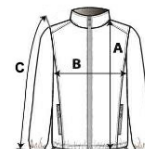

Welded seam detail

Highly windproof

Warmloft performance technology insulation

Special Features

Insulated grown on hood

Stretch binding to hood opening, cuffs and hem

2 zipped lower pockets

Easily compressible

Sugestii de personalizare:

Broderie, Transfer termic, Serigrafie

Tara de origine:

China

SPECIFICAȚIE DIMENSIUNE (CM)

	S	M	L	XL	2XL	3XL
Buc./📦	8	8	8	8	8	8
Lungimea corpului (A)	72,5	72,5	75	75	77,5	77,5
Latimea pieptului (B)	54	58	62	66	71	75
Lungimea manecii (C)	67	68	69	70	71	72