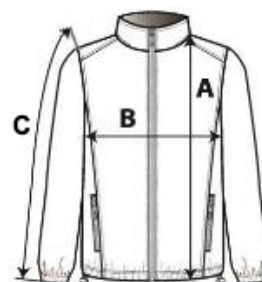

**Fabric Information**

100% Polyester water repellent quilted micro poplin fabric

Welded seam detail

Highly windproof

Warmloft performance technology insulation

**Special Features**

Insulated grown on hood

Stretch binding to hood opening, cuffs and hem

2 zipped lower pockets

Easily compressible

COD TARIFAR: 62014010

SUGESTII DE PERSONALIZARE

Broderie, Transfer termic, Serigrafie

TARA DE ORIGINE

China

SPECIFICAȚIE DIMENSIUNE (CM)

	S	M	L	XL	2XL	3XL
Buc./☒	8	8	8	8	8	8
Lungimea corpului (A)	72,5	72,5	75.00	75.00	77,5	77,5
Latimea pieptului (B)	54.00	58.00	62.00	66.00	71.00	75.00
Lungimea manecii (C)	67.00	68.00	69.00	70.00	71.00	72.00