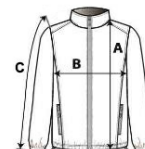

SPECIFICAȚIE DIMENSIUNE (CM)

	2XL	3XL
Buc./📦	8	8
Lungimea corpului (A)	73	73
Latimea pieptului (B)	62	64
Lungimea manecii (C)	67	67,5