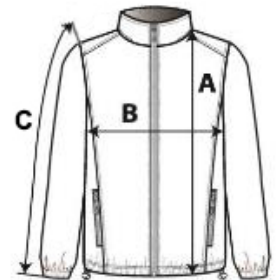

Fabric Information

100% Polyester water repellent quilted micro poplin fabric

Welded seam detail

Highly windproof

Warmloft performance technology insulation

Special Features

Insulated grown on hood

Stretch binding to hood opening, cuffs and hem

2 zipped lower pockets

Easily compressible

COD TARIFAR: 62024010

SUGESTII DE PERSONALIZARE

Broderie, Transfer termic, Serigrafie

TARA DE ORIGINE

China

SPECIFICAȚIE DIMENSIUNE (CM)

	3XL
Buc./📦	8
Lungimea corpului (A)	73.00
Latimea pieptului (B)	64.00
Lungimea manecii (C)	67,5

CULORI:

■ Black