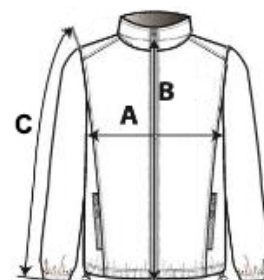

100% polyamide with water repellent and cire finish

Warmloft down-touch performance technology insulation

High loft polyester insulation - 60gsm

Polyester taffeta lining

Special Features

Grown on hood

2 zipped lower pockets

Inner zip guard

Packs away into stuff sack

This product has no external logo branding

COD TARIFAR: 62014010

SUGESTII DE PERSONALIZARE

Broderie, Transfer termic, Serigrafie

TARA DE ORIGINE

United Kingdom

SPECIFICAȚIE DIMENSIUNE (CM)

	S	M	L	XL	2XL	3XL
Buc./📦	8	8	8	8	8	8
Lungimea corpului (A)	70.00	70.00	73.00	73.00	75.00	75.00
Latimea pieptului (B)	53.00	57.00	59.50	62.00	66.00	68.50
Lungimea manecii (C)	67.00	69.00	69.00	70.00	71.00	72.00