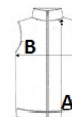

Special Features

Inner zip guard
 2 zipped lower pockets
 This product has no external logo branding
 Stretch binding to armholes and hem
 Made using recycled materials

Tara de origine:

Myanmar

SPECIFICAȚIE DIMENSIUNE (CM)

| | S | M | L | XL | 2XL | 3XL |
|-----------------------|----|----|------|------|-----|-----|
| Buc./📏 | 12 | 12 | 12 | 12 | 12 | 12 |
| Lungimea corpului (A) | 70 | 70 | 72,5 | 72,5 | 75 | 75 |
| Latimea pieptului (B) | 54 | 57 | 60 | 63 | 66 | 70 |