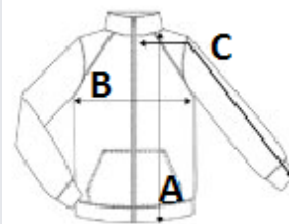

Fabric Information

280 series anti-pill Symmetry fleece

Special Features

Interactive

Fleece cuffs

2 zipped lower pockets

Adjustable shockcord hem

May have slight color differences between Glowlight coloured products

COD TARIFAR: 61023090

TARA DE ORIGINE

Bangladesh

SPECIFICAȚIE DIMENSIUNE (CM)

	XXS	XS	S	M	L	XL	2XL	3XL	4XL	5XL	6XL
Buc./📦	16	16	16	16	16	16	16	16	16	16	16
Lungimea corpului (A)	0.00	67.00	69.00	71.00	74.00	74.00	76.00	76.00	78.00	78.00	0.00
Latimea pieptului (B)	0.00	55.00	57.00	60.00	62.00	65.00	69.00	72.00	74.00	76.00	0.00
Lungimea manecii (C)	0.00	75.00	77.00	79.00	80.00	81.00	83.00	84.00	85.00	86.00	0.00