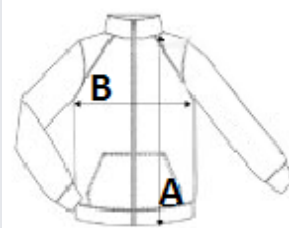

Quick drying

Stretch fit

Fabric made from at least 95% recycled materials

COD TARIFAR: **61013090**

TARA DE ORIGINE

Bangladesh

SPECIFICAȚIE DIMENSIUNE (CM)

	S	M	L	XL	2XL	3XL
Buc./☒	24	24	24	24	24	24
Lungimea corpului (A)	69.00	71.00	73.00	74.00	76.00	77.00
Latimea pieptului (B)	50.00	53.00	57.00	61.00	66.00	70.00