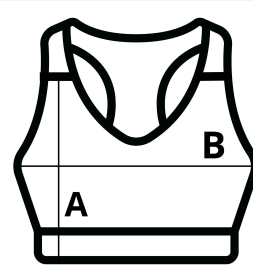

280 g/m²

Poliamida/Elastan

Tubular

eticheta detasabila

Washable at 30°C

CARACTERISTICI PRINCIPALE:

Racer-back

Seamless knit with light support and shaping

Tear-out label, for easy re-branding

COD TARIFAR: 62121090

TARA DE ORIGINE

China

SPECIFICAȚIE DIMENSIUNE (CM)

	S	M	L
Buc./📦	72	72	72
Lungimea corpului (A)	31.00	33.00	34.00
Latimea pieptului (B)	32.00	35.00	37.00