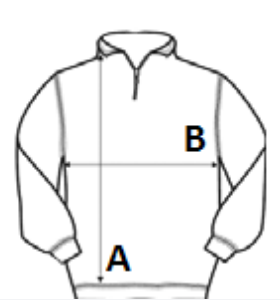

SOL'S®  
the fair spirit

380 g/m<sup>2</sup>

jerseu

Cusatura laterala

eticheta detasabila

Washable at 40°C

2025 : 132. pag.

## CARACTERISTICI PRINCIPALE:

QUALITY - 380 KNITWEAR

49% cotton - 49% acrylic - 2% polyamide

STYLE - CLASSIC

Set in sleeves

Rib 1x1 high collar, inside contrasted knitted striped band

Elastane rib 1x1 cuffs and waistband for a better comfort

Front opening with hidden zip

Fully fashioned armholes

Straight fit

COD TARIFAR: 61103099

TARA DE ORIGINE

BANGLADESH

amfori BSCI

OEKO  
TEX®  
STANDARD  
100

## SPECIFICAȚIE DIMENSIUNE (CM)

	M	L	XL	2XL	3XL
Buc./📦	25	25	25	25	25
Lungimea corpului (A)	70.00	72.00	74.00	76.00	78.00
Latimea pieptului (B)	53.00	56.00	59.00	61.00	64.00