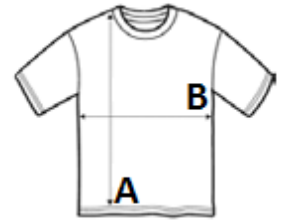

Jersey 175

100% combed organic cotton - In conversion

Style

Ribbed round neck

Neck tape

Cut and sewn

Modern and comfortable cut

COD TARIFAR: **61091000**

SUGESTII DE PERSONALIZARE

**Imprimare digitală (DTF), Broderie, Flex,
Transfer termic, Serigrafie**

TARA DE ORIGINE

Bangladesh

SPECIFICAȚIE DIMENSIUNE (CM)

	XS	S	M	L	XL	2XL	3XL	4XL
Buc./☒	50	50	50	50	50	50	50	50
Lungimea corpului (A)	67.00	70.00	72.00	74.00	76.00	78.00	80.00	82.00
Latimea pieptului (B)	48.00	50.00	53.00	56.00	59.00	62.00	65.00	68.00

CULORI:

 White Off White Rope Deep Black Bright Red