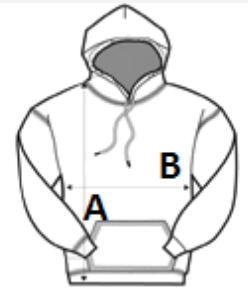

Quality - Brushed fleece 280

80% cotton - 20% GRS certified recycled polyester

Style - Set-in sleeves

1x1 ribbed cuffs and bottom

Kangaroo pocket

Lined hood with tone-on-tone drawstring and metal eyelets

Tubular XS-XL, Sideseamed 2XL-4XL

Outstanding size tolerance: +10%

For the side-seamed version [click here!](#)

COD TARIFAR: 61102099

TARA DE ORIGINE

Pakistan

amfori BSCI

SPECIFICAȚIE DIMENSIUNE (CM)

	XS	S	M	L	XL	2XL	3XL	4XL
Buc./☒	25	25	25	25	25	25	25	25
Lungimea corpului (A)	69.00	72.00	73.00	75.00	76.00	78.00	80.00	82.00
Latimea pieptului (B)	50.00	53.00	56.00	61.00	65.00	68.00	71.00	75.00