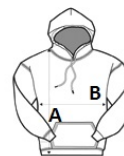

Unbrushed interior

Outer fabric: 100% organic cotton - In conversion

Style

Cut and sewn

Set-in sleeves

2x2 ribbed cuffs and bottom

Kangaroo pocket

Jersey half moon and neck tape inside collar

2026 : **121. pag.**

2025 : **180. pag.**

SPECIFICAȚIE DIMENSIUNE (CM)

	XS	S	M	L	XL	2XL	3XL
Buc./☺	25	25	25	25	25	25	25
Lungimea corpului (A)	69	71	72	73	74	75	76
Latimea pieptului (B)	50	53	56	59	62	65	68