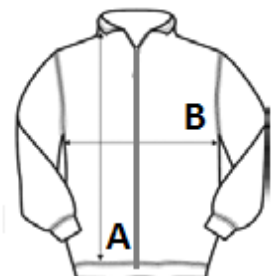

Front fastening with concealed zip

Tone-on-tone injected plastic zip with tone-on-tone metal zip puller

Jersey half moon and neck tape inside collar

COD TARIFAR: 61102099

SUGESTII DE PERSONALIZARE

Imprimare digitală (DTF), Broderie, Flex,
Transfer termic, Serigrafie

TARA DE ORIGINE

Bangladesh

SPECIFICAȚIE DIMENSIUNE (CM)

	XS	S	M	L	XL	2XL	3XL	4XL
Buc./☒	25	25	25	25	25	25	25	25
Lungimea corpului (A)	68.00	71.00	72.00	74.00	75.00	77.00	79.00	81.00
Latimea pieptului (B)	50.00	53.00	56.00	61.00	65.00	68.00	71.00	75.00