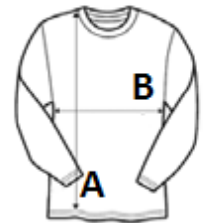

PIQUÉ 210

100% organic cotton

Style

Ribbed collar with neck tape

Reinforced placket with 2 tone-on-tone buttons

Short sleeves with ribbed cuffs

Reinforced side slits

Cut and sewn

Spare button sewn on inner side seam

Comfortable fit

COD TARIFAR: **61061000**

SUGESTII DE PERSONALIZARE

Imprimare digitală (DTF), Broderie, Flex,
Transfer termic, Serigrafie

TARA DE ORIGINE

Bangladesh

SPECIFICAȚIE DIMENSIUNE (CM)

	S	M	L	XL	2XL	3XL	4XL	5XL
Buc./📦	50	50	50	50	50	50	50	50
Lungimea corpului (A)	72.00	74.00	76.00	78.00	80.00	82.00	84.00	87.00
Latimea pieptului (B)	49.00	52.00	55.00	58.00	61.00	65.00	68.00	71.00

CULORI: