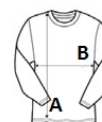

Ribbed collar with neck tape

Reinforced placket with 2 tone-on-tone buttons

Short sleeves with ribbed cuffs

Reinforced side slits

Cut and sewn

Spare button sewn on inner side seam

Comfortable fit

Sugestii de personalizare:

Imprimare digitală (DTF), Broderie, Flex, Transfer termic, Serigrafie

Certificări:

Tara de origine:

Bangladesh

2026 : **101. pag.**

2025 : **79. pag.**

SPECIFICAȚIE DIMENSIUNE (CM)

	S	M	L	XL	2XL	3XL	4XL	5XL
Buc./☐	50	50	50	50	50	50	50	50
Lungimea corpului (A)	72	74	76	78	80	82	84	87
Latimea pieptului (B)	49	52	55	58	61	65	68	71