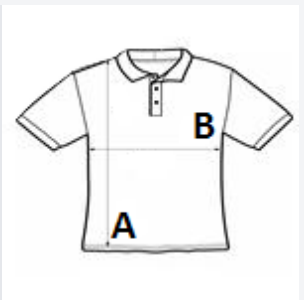

SPECIFICAȚIE DIMENSIUNE (CM)

	S	M	L	XL	2XL
Buc./☒	50	50	50	50	50
Lungimea corpului (A)	72.00	74.00	76.00	78.00	80.00
Latimea pieptului (B)	50.00	53.00	56.00	59.00	62.00