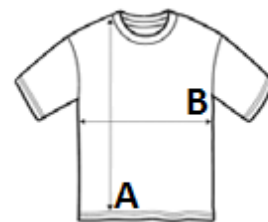

## Style

NEW FIT - comfortable fit

Short sleeves

Cut and sewn

Ribbed collar and cuffs with elastane

Neck tape

Reinforced placket with with 3 pearlised buttons

Straight bottom with reinforced side slits

Spare button sewn on inner side seam

COD TARIFAR: 61061000

TARA DE ORIGINE

Bangladesh

## SPECIFICAȚIE DIMENSIUNE (CM)

	XS	S	M	L	XL	2XL	3XL
Buc./☒	50	50	50	50	50	50	50
Lungimea corpului (A)	58.00	61.00	64.00	67.00	69.00	71.00	74.00
Latimea pieptului (B)	45.00	47.00	49.00	51.00	54.00	57.00	60.00