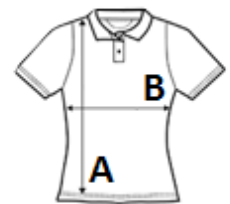

Piqué 130

100% recycled polyester

Style

Short sleeves

Cut and sewn

Reinforced placket with 3 tone-on-tone buttons

Neck tape

Ribbed collar

Suitable for dye sublimation

COD TARIFAR: **61061000**

SUGESTII DE PERSONALIZARE

Sublimare

TARA DE ORIGINE

Bangladesh

SPECIFICAȚIE DIMENSIUNE (CM)

	XS	S	M	L	XL	2XL	3XL
Buc./☒	50	50	50	50	50	50	50
Lungimea corpului (A)	67.00	70.00	72.00	73.00	75.00	77.00	79.00
Latimea pieptului (B)	45.00	48.00	50.00	53.00	56.00	59.00	62.00