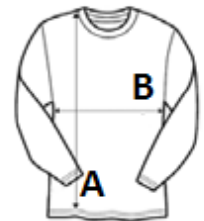

SOL'S
the fair spirit

150 g/m²

100% Bumbac

Tubular

eticheta detasabila

Washable at 40°C

2026 : 29. pag.
2025 : 26. pag.

CARACTERISTICI PRINCIPALE:

Quality

Jersey 150

100% semi-combed ringspun cotton

Style

Comfortable fit with tubular construction

Neck tape

Ribbed round neck with elastane

COD TARIFAR: **61091000**

TARA DE ORIGINE

Bangladesh

SPECIFICAȚIE DIMENSIUNE (CM)

	XS	S	M	L	XL	2XL	3XL
Buc./📦	100	100	100	100	100	100	100
Lungimea corpului (A)	58.00	60.00	62.00	64.00	66.00	68.00	70.00
Latimea pieptului (B)	44.00	47.00	50.00	53.00	56.00	59.00	62.00