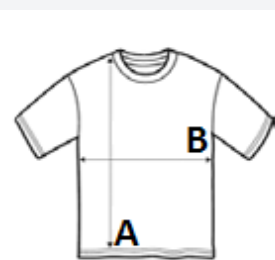

Piqué 170

100% combed Ringspun cotton

Style

NEW FIT

Ribbed collar

Neck tape

Reinforced button placket

Short sleeves

3 tone-on-tone button placket

Straight bottom

Cut and sewn

Spare button sewn on inner side seam

COD TARIFAR: **61061000**

TARA DE ORIGINE

Bangladesh

SPECIFICAȚIE DIMENSIUNE (CM)

	XS	S	M	L	XL	2XL	3XL
Buc./☒	50	50	50	50	50	50	50
Lungimea corpului (A)	58.00	61.00	64.00	67.00	69.00	71.00	74.00
Latimea pieptului (B)	45.00	47.00	49.00	51.00	54.00	57.00	60.00

CULORI:

 Off White

 Aqua

 Mouse Grey