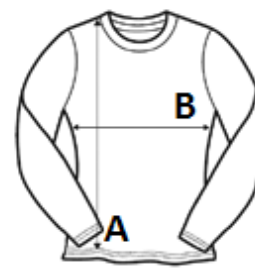

SOL'S
the fair spirit

280 g/m²

jerseu

Cusatura laterala

eticheta detasabila

Washable at 40°C

2026 : 256. pag.
2025 : 132. pag.

CARACTERISTICI PRINCIPALE:

QUALITY - CARDIGAN 300

49% cotton - 49% acrylic - 2% polyamide

STYLE - CLASSIC

Set-in sleeves

Elastane rib on hem and cuffs

Tone on tone knitted placket with buttons

Fully fashioned armholes

Spare button on the inside seam

Fitted cut

COD TARIFAR: 61103099

TARA DE ORIGINE

Bangladesh

amfori BSCI

OEKO
TEX®
STANDARD
100

VEGETARIAN-APPROVED
VEGAN

SPECIFICAȚIE DIMENSIUNE (CM)

	S	M	L	XL	2XL
Buc./☒	25	25	25	25	25
Lungimea corpului (A)	62.00	64.00	66.00	68.00	70.00
Latimea pieptului (B)	42.00	45.00	49.00	52.00	55.00

CULORI:

■ Navy