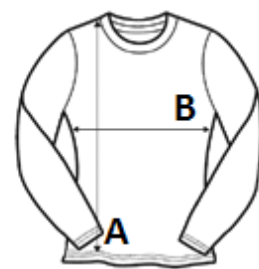

SOL'S®
the fair spirit

280 g/m²

jerseu

Cusatura laterala

eticheta detasabila

Washable at 40°C

2026 : 256. pag.
2025 : 132. pag.

CARACTERISTICI PRINCIPALE:

QUALITY - CARDIGAN 300

49% cotton - 49% acrylic - 2% polyamide

STYLE - CLASSIC

Set-in sleeves

Elastane rib on hem and cuffs

Tone on tone knitted placket with buttons

Fully fashioned armholes

Spare button on the inside seam

Fitted cut

COD TARIFAR: 61103099

TARA DE ORIGINE

Bangladesh

amfori BSCI

ATM-APPROVED
VEGAN

SPECIFICAȚIE DIMENSIUNE (CM)

	S	M	L	XL	2XL
Buc./☒	25	25	25	25	25
Lungimea corpului (A)	62.00	64.00	66.00	68.00	70.00
Latimea pieptului (B)	42.00	45.00	49.00	52.00	55.00