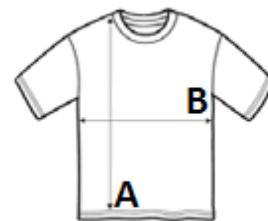

## BELLA+CANVAS.

145 g/m<sup>2</sup>

Polyester/Bavlna

Bočný šev

Trhací štítok

Washable at 30°C

## POPIS:

Contains 65% recycled polyester, 35% recycled cotton

Soft Airlume cotton feel

Side-seamed

Same cut as our best-selling Unisex Jersey Short Sleeve Tee (3001)

Unisex sizing

TARIFNÝ KÓD: 61091000

## ROZMERY (CM)

	XS	S	M	L	XL	2XL	3XL
Ks./📏	72	72	72	72	72	72	60
Dĺžka (A)	68.60	71.10	73.70	76.20	78.70	81.30	83.80
Šírka cez prsia (B)	41.90	45.70	50.80	55.90	61.00	66.00	71.10