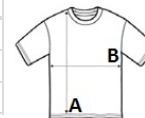

BE3001ECO UNISEX ECOMAX SHORT SLEEVE TEE **Nový****BELLA+CANVAS****POPIS**

100% recycled materials
 Soft Airlume cotton feel
 Side-seamed
 Same cut as our best-selling Unisex Jersey Short Sleeve Tee (3001)
 Unisex sizing

Krajina pôvodu:

Nicaragua

**ROZMERY (CM)**

	XS	S	M	L	XL	2XL	3XL
Ks.	72	72	72	72	72	72	60
Dĺžka (A)	68.60	71.10	73.70	76.20	78.70	81.30	83.80
Šírka cez prsia (B)	41.90	45.70	50.80	55.90	61	66	71.10

**FARBY:**