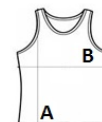

GI46200 PERFORMANCE® ADULT CORE SINGLET **Outlet**
**GILDAN**

**POPIS**

159 g/m<sup>2</sup>  
 159.0 G/SqM (White 156.0 G/SqM)  
 100% Polyester  
 Active fit  
 Wicking properties  
 Snag-resistant  
 Single-needle topstitched 5.1cm shoulder strap  
 Racerback  
 Tearaway label  
 Twin needle neck, armhole, and bottom hem  
 Transitioning to side seam

**Suggested Decoration:**

Heat transfer, Screen printing, Sublimation

**Krajina pôvodu:**

Honduras

**ROZMERY (CM)**

	S	M	L	XL	2XL
<b>Ks./</b>	36	36	36	36	36
<b>Dĺžka (A)</b>	71.12	73.66	76.20	78.74	81.28
<b>Šírka cez prsia (B)</b>	45.72	50.80	55.88	60.96	66.04