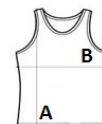

GI46200 PERFORMANCE® ADULT CORE SINGLET **Outlet**
GILDAN

POPIS

159 g/m²
 159.0 G/SqM (White 156.0 G/SqM)
 100% Polyester
 Active fit
 Wicking properties
 Snag-resistant
 Single-needle topstitched 5.1cm shoulder strap
 Racerback
 Tearaway label
 Twin needle neck, armhole, and bottom hem
 Transitioning to side seam

Suggested Decoration:

Heat transfer, Screen printing, Sublimation

Krajina pôvodu:

Honduras

ROZMERY (CM)

	S	M	L	XL	2XL
Ks./	36	36	36	36	36
Dĺžka (A)	71.12	73.66	76.20	78.74	81.28
Šírka cez prsia (B)	45.72	50.80	55.88	60.96	66.04