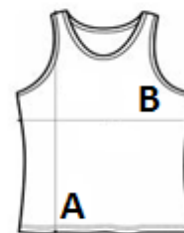

TARIFNÝ KÓD: 61099020

SUGGESTED DECORATION

Heat transfer, Screen printing, Sublimation

KRAJINA PÔVODU

Bangladesh

amfori BSCI

Sedex

ROZMERY (CM)

	XS	S	M	L	XL	2XL	3XL	4XL
Ks./☒	50	50	50	50	50	50	50	50
Dĺžka (A)	65.00	66.00	67.00	68.00	69.00	0.00	0.00	0.00
Šírka cez prsia (B)	39.00	42.00	45.00	48.00	51.00	0.00	0.00	0.00

FARBY:

- Arctic White
- Purple
- French Navy
- Royal Blue
- Sapphire Blue
- Electric Orange
- Electric Pink
- Hot Pink
- Electric Green
- Fire Red
- Jet Black
- Charcoal
- Sherbet Lemon
- Electric Yellow