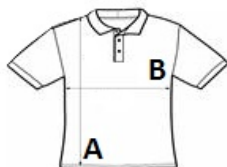

FARBY:

Burgundy Heather   Coral Heather   Fine Grey Heather   Steel Blue Heather