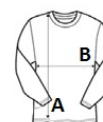

Style

Round neck

1x1 ribbed cuffs, neck and bottom

Neck tape

Set-in sleeves

Tubular XS-XL, Side-seamed 2XL-4XL**Outstanding size tolerance: +10%****For the side-seamed version [click here!](#)****Certifikáty:****Krajina pôvodu:**

Pakistan

**ROZMERY (CM)**

	XS	S	M	L	XL	2XL	3XL	4XL
Ks.	25	25	25	25	25	25	25	25
Dĺžka (A)	68	71	72	74	75	77	79	81
Šírka cez prsia (B)	50	53	56	61	65	68	71	75

**FARBY:**

Black	Bottle Green	Burgundy	Creamy Blue	Creamy Green	Creamy Pink
French Navy	Lilac	Orange	Royal Blue	White	