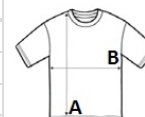

ROZMERY (CM)

	XS	S	M	L	XL	2XL
Ks.	50	50	50	50	50	50
Dĺžka (A)	61	63	65	67	69	71
Šírka cez prsia (B)	41	44	47	50	53	56