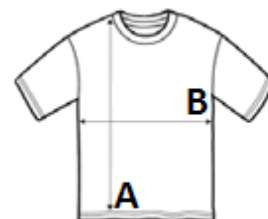

## BELLA+CANVAS

145 g/m<sup>2</sup>

Polyester/Bavlna

Bočný šev

Trhací štítek

Washable at 30°C

## POPIS:

Contains 65% recycled polyester, 35% recycled cotton

Soft Airlume cotton feel

Side-seamed

Same cut as our best-selling Unisex Jersey Short Sleeve Tee (3001)

Unisex sizing

TARIFNÝ KÓD: 61091000

## ROZMERY (CM)

	XS	S	M	L	XL	2XL	3XL
Ks./📦	72	72	72	72	72	72	60
Dĺžka (A)	68.60	71.10	73.70	76.20	78.70	81.30	83.80
Šírka cez prsia (B)	41.90	45.70	50.80	55.90	61.00	66.00	71.10