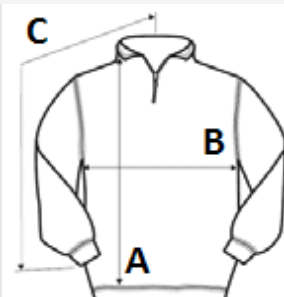

CRAGHOPPERS
Discover Your World

300 g/m²

100% Polyester

Bočný šev

Washable at 30°C

POPIS:

Light-as-air microfleece constructed from Craghoppers' amazingly soft fleece fabric
Corey holds on to warmth with remarkable efficiency, making it a firm favourite all year round
A workwear essential
Easy care quick drying fabric
Slim Fit

TARIFNÝ KÓD: **61013090**

KRAJINA PŮVODU

Bangladesh

ROZMERY (CM)

	XS	XL
Ks./📏	12	12
Dĺžka (A)	68.60	74.90
Šírka cez prsia (B)	45.50	58.50
Dĺžka rukáva (C)	77.50	82.60

FARBY:

■ Carbon Grey