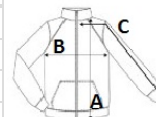

ROZMERY (CM)

	S	M	L	XL	2XL	3XL
Ks.	12	12	12	12	12	12
Dĺžka (A)	69.60	72.40	72.40	74.90	74.90	77.50
Šírka cez prsia (B)	53.30	55.90	59.70	63.50	67.30	71.10
Dĺžka rukáva (C)	80	81.30	82.60	83.80	85.10	86.40