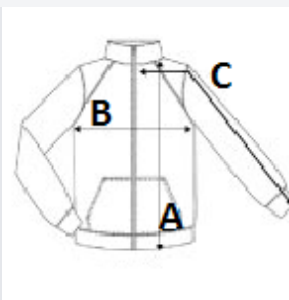

FARBY:

■ Dark Navy

■ Poseidon Blue

■ Dark Cedar

■ Black

■ Carbon Grey