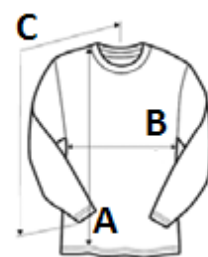

Plastic waste is diverted from landfills annually by the removal of polybags from all products except color white

Cotton/Polyester mix for some colors

TARIFNÝ KÓD: 61091000

SUGGESTED DECORATION

Digital printing (DTF), DTG, Embroidery, Heat transfer, Screen printing

KRAJINA PÔVODU

Honduras

Sedex²

ROZMERY (CM)

	S
Ks./☒	72
Dĺžka (A)	71.00
Šírka cez prsia (B)	46.00

FARBY:

■ Sport Grey