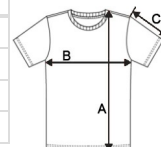

ROZMERY (CM)

	XS	S	M	L	XL	2XL
Ks./	100	100	100	100	100	100
Dĺžka (A)	61.00	63.00	65.00	67.00	69.00	71.00
Šírka cez prsia (B)	43.00	46.00	49.00	52.00	55.00	58.00
Dĺžka rukáva (C)	18.00	18.75	19.50	20.25	21.00	21.75