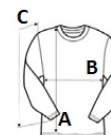

Straight fit

1x1 ribbed crew neck with double topstitching

Tone-on-tone inner neck tape

Double-needle finish at sleeve and bottom hems

Tear-away brand label

Certifikáty:

STANDARD
100

Krajina pôvodu:

Bangladesh

2026 : s. 48

ROZMERY (CM)

	XS	S	M	L	XL	2XL
Ks./	50	50	50	50	50	50
Dĺžka (A)	64	70	72	74	76	78
Šírka cez prsia (B)	47	50	53	56	59	62
Dĺžka rukáva (C)	59	60	61	62	63	64

FARBY:

Ideal Ash Heather	Ideal Atoll Blue	Ideal Black	Ideal Dark Grey	Ideal Forest Green	Ideal Fuchsia
Ideal Gold	Ideal Kelly Green	Ideal Navy	Ideal Orange	Ideal Oxford Grey	Ideal Red
Ideal Royal Blue	Ideal Sand	Ideal White			