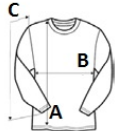

Straight fit

1x1 ribbed crew neck with double topstitching

Tone-on-tone inner neck tape

Double-needle finish at sleeve and bottom hems

Tear-away brand label

Certifikáty:

STANDARD
100

Krajina pôvodu:

Bangladesh

2026 : s. 49

ROZMERY (CM)

	XS	S	M	L	XL	2XL
Ks./	50	50	50	50	50	50
Dĺžka (A)	64	70	72	74	76	78
Šírka cez prsia (B)	47	50	53	56	59	62
Dĺžka rukáva (C)	59	60	61	62	63	64

FARBY:

Ideal Ash Heather	Ideal Atoll Blue	Ideal Black	Ideal Dark Grey	Ideal Forest Green	Ideal Fuchsia
Ideal Gold	Ideal Kelly Green	Ideal Navy	Ideal Orange	Ideal Oxford Grey	Ideal Red
Ideal Royal Blue	Ideal Sand	Ideal White			