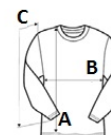

Straight fit

1x1 ribbed crew neck with double topstitching

Tone-on-tone inner neck tape

Double-needle finish at sleeve and bottom hems

Tear-away brand label

Certifikáty:STANDARD
100**Krajina pôvodu:**

Bangladesh

2026 : s. 49

**ROZMERY (CM)**

	XS	S	M	L	XL	2XL
Ks./	50	50	50	50	50	50
Dĺžka (A)	64	70	72	74	76	78
Šírka cez prsia (B)	47	50	53	56	59	62
Dĺžka rukáva (C)	59	60	61	62	63	64

**FARBY:**

Ideal Ash Heather	Ideal Atoll Blue	Ideal Black	Ideal Dark Grey	Ideal Forest Green	Ideal Fuchsia
Ideal Gold	Ideal Kelly Green	Ideal Navy	Ideal Orange	Ideal Oxford Grey	Ideal Red
Ideal Royal Blue	Ideal Sand	Ideal White			