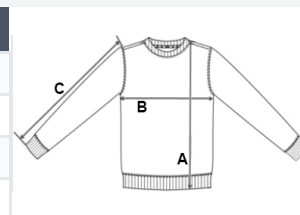

Brushed tubular fleece

Straight fit

1x1 ribbed finish at collar, sleeve hems and bottom hem with double topstitching

Tear-away brand label

TARIFNÝ KÓD: **61103099**

KRAJINA PŮVODU

Pakistan

STANDARD
100

ROZMERY (CM)

	XS	S	M	L	XL	2XL	3XL	4XL
Ks./👤	25	25	25	25	25	25	25	25
Dĺžka (A)	66.00	67.50	69.00	70.50	72.00	73.50	75.00	76.50
Šírka cez prsia (B)	48.00	51.00	54.00	57.00	60.00	63.00	66.00	69.00
Dĺžka rukáva (C)	64.00	64.50	65.00	65.50	66.00	66.50	67.00	67.50