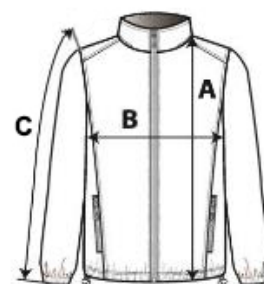

FARBY:

■ Ideal Royal Blue

■ Ideal Navy

■ Ideal Red

■ Ideal Black

■ Ideal Dark Grey