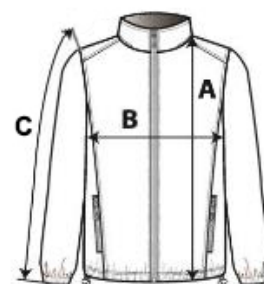

95% polyester / 5% elastane

2-layer softshell with water-repellent treatment

Inner layer: 100% black microfleece polyester

Straight fit

Stand-up collar

Two side pockets lined with polytricot, nylon zips and black zip pullers

Black nylon zip fastening with chin guard and puller

Shoulder and back yokes with topstitching

Black inner neck tape

Double-needle finish at sleeve and bottom hems

Tear-away brand label

TARIFNÝ KÓD: **62024010**

KRAJINA PŮVODU

Bangladesh

ROZMERY (CM)

	S	M	L	XL	2XL	3XL	4XL
Ks./☒	10	10	10	10	10	10	10
Dĺžka (A)	70.00	72.00	74.00	76.00	78.00	80.00	82.00
Šírka cez prsia (B)	52.00	55.00	58.00	61.00	64.00	67.00	70.00
Dĺžka rukáva (C)	66.00	67.00	68.00	69.00	70.00	71.00	72.00