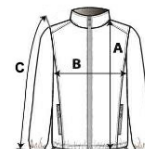

Two side pockets lined with polytricot, nylon zips and black zip pullers

Black nylon zip fastening with chin guard and puller

Shoulder and back yokes with topstitching

Black inner neck tape

Double-needle finish at sleeve and bottom hems

Tear-away brand label

Certifikáty:
STANDARD
100
Krajina pôvodu:

Bangladesh

2026 : s. 201

ROZMERY (CM)

	XS	S	M	L	XL	2XL	3XL	4XL
Ks./	10	10	10	10	10	10	10	10
Dĺžka (A)	61.75	63.75	65.75	67.75	69.75	71.75	73.75	75.75
Šírka cez prsia (B)	44	47	50	53	56	59	62	65
Dĺžka rukáva (C)	61.50	62.50	63.50	64.50	65.50	66.50	67.50	68.50