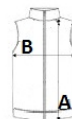

Two side pockets lined with polytricot, nylon zips and black zip pullers

Black nylon zip fastening with chin guard and puller

Shoulder and back yokes with topstitching

Black inner neck tape

Double-needle finish at armholes and bottom hem

Tear-away brand label

Certifikáty:

STANDARD
100

Krajina pôvodu:

Bangladesh

2026 : s. 201

ROZMERY (CM)

	XS	S	M	L	XL	2XL	3XL	4XL
Ks./	10	10	10	10	10	10	10	10
Dĺžka (A)	66	68	70	72	74	76	78	80
Šírka cez prsia (B)	49	52	55	58	61	64	67	70