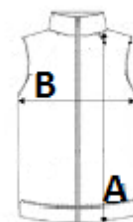

Black nylon zip fastening with chin guard and puller

Shoulder and back yokes with topstitching

Black inner neck tape

Double-needle finish at armholes and bottom hem

Tear-away brand label

TARIFNÝ KÓD: **62024010**

KRAJINA PŮVODU

Bangladesh

ROZMERY (CM)

	XS	S	M	L	XL	2XL	3XL	4XL
Ks./📏	10	10	10	10	10	10	10	10
Dĺžka (A)	66.00	68.00	70.00	72.00	74.00	76.00	78.00	80.00
Šírka cez prsia (B)	49.00	52.00	55.00	58.00	61.00	64.00	67.00	70.00