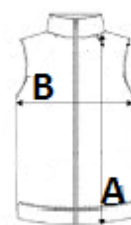

Tone-on-tone nylon zip fastening with chin guard and puller

Horizontal quilting

Wider quilting bands (11 cm at the front, 14.5 cm at the back) to enhance decoration

Tone-on-tone elastic bias finish at armholes and bottom hem

Inner hanging loop at collar

Packable product with storage pouch

Tear-away brand label

Injected padding: weight may vary depending on garment zones

Total weight is indicative

TARIFNÝ KÓD: **62024010**

KRAJINA PŮVODU

Myanmar

ROZMERY (CM)

	S	M	L	XL	2XL	3XL	4XL
Ks./📏	15	15	15	15	15	15	15
Dĺžka (A)	67.00	69.00	71.00	73.00	75.00	77.00	79.00
Šírka cez prsia (B)	53.00	56.00	59.00	62.00	65.00	68.00	71.00

FARBY:

■ Ideal Royal Blue