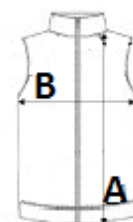

Tone-on-tone nylon zip fastening with chin guard and puller

Horizontal quilting

Wider quilting bands (11 cm at the front, 14.5 cm at the back) to enhance decoration

Tone-on-tone elastic bias finish at armholes and bottom hem

Inner hanging loop at collar

Packable product with storage pouch

Tear-away brand label

Injected padding: weight may vary depending on garment zones

Total weight is indicative

TARIFNÝ KÓD: **62024010**

KRAJINA PŮVODU

Myanmar

ROZMERY (CM)

	S	M	L	XL	2XL	3XL	4XL
Ks./📏	15	15	15	15	15	15	15
Dĺžka (A)	67.00	69.00	71.00	73.00	75.00	77.00	79.00
Šírka cez prsia (B)	53.00	56.00	59.00	62.00	65.00	68.00	71.00

FARBY:

■ Navy
■ Black