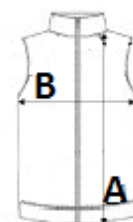

Tone-on-tone nylon zip fastening with chin guard and puller

Horizontal quilting

Wider quilting bands (11 cm at the front, 14.5 cm at the back) to enhance decoration

Tone-on-tone elastic bias finish at armholes and bottom hem

Inner hanging loop at collar

Packable product with storage pouch

Tear-away brand label

Injected padding: weight may vary depending on garment zones

Total weight is indicative

TARIFNÝ KÓD: **62024010**

KRAJINA PŮVODU

Myanmar

ROZMERY (CM)

	S	M	L	XL	2XL	3XL	4XL
Ks./📏	15	15	15	15	15	15	15
Dĺžka (A)	67.00	69.00	71.00	73.00	75.00	77.00	79.00
Šírka cez prsia (B)	53.00	56.00	59.00	62.00	65.00	68.00	71.00

FARBY:

■ Navy

■ Ideal Royal Blue