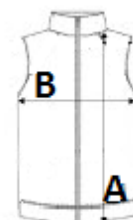

Tone-on-tone nylon zip fastening with chin guard and puller

Horizontal quilting

Wider quilting bands (11 cm at the front, 14.5 cm at the back) to enhance decoration

Tone-on-tone elastic bias finish at armholes and bottom hem

Inner hanging loop at collar

Packable product with storage pouch

Tear-away brand label

Injected padding: weight may vary depending on garment zones

Total weight is indicative

TARIFNÝ KÓD: **62024010**

## ROZMERY (CM)

	XS	S	M	L	XL	2XL
Ks./📏	15	15	15	15	15	15
Dĺžka (A)	61.00	63.00	65.00	67.00	69.00	71.00
Šírka cez prsia (B)	45.00	48.00	51.00	54.00	57.00	60.00