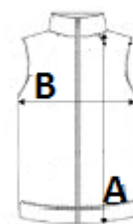

Horizontal quilting

Wider quilting bands (11 cm at the front, 14.5 cm at the back) to enhance decoration

Tone-on-tone elastic bias finish at armholes and bottom hem

Inner hanging loop at collar

Packable product with storage pouch

Tear-away brand label

Injected padding: weight may vary depending on garment zones

Total weight is indicative

TARIFNÝ KÓD: **62024010**

KRAJINA PŮVODU

Myanmar

ROZMERY (CM)

	XS	S	M	L	XL	2XL
Ks./📏	15	15	15	15	15	15
Dĺžka (A)	61.00	63.00	65.00	67.00	69.00	71.00
Šírka cez prsia (B)	45.00	48.00	51.00	54.00	57.00	60.00