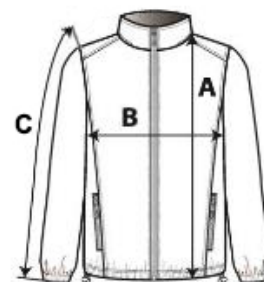

Microfleece with anti-pilling treatment

Straight fit

Stand-up collar

Two side pockets lined with jersey

Tone-on-tone plastic zip fastening

Tone-on-tone inner neck tape

Double-needle finish at sleeve and bottom hems

Tear-away brand label

TARIFNÝ KÓD: **61103099**

KRAJINA PŮVODU

Bangladesh

ROZMERY (CM)

	XS	S	M	L	XL	2XL	3XL	4XL	5XL
Ks./📏	10	10	10	10	10	10	10	10	10
Dĺžka (A)	66.00	68.00	70.00	72.00	74.00	76.00	78.00	80.00	82.00
Šírka cez prsia (B)	50.00	53.00	56.00	59.00	62.00	65.00	68.00	71.00	74.00
Dĺžka rukáva (C)	64.00	65.00	66.00	67.00	68.00	69.00	70.00	71.00	72.00