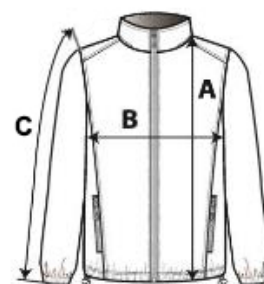

ROZMERY (CM)

	XS	S	M	L	XL	2XL	3XL	4XL	5XL
Ks./📏	10	10	10	10	10	10	10	10	10
Dĺžka (A)	66.00	68.00	70.00	72.00	74.00	76.00	78.00	80.00	82.00
Šírka cez prsia (B)	50.00	53.00	56.00	59.00	62.00	65.00	68.00	71.00	74.00
Dĺžka rukáva (C)	64.00	65.00	66.00	67.00	68.00	69.00	70.00	71.00	72.00