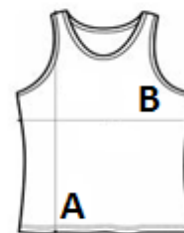

TARIFNÝ KÓD: 61099020

SUGGESTED DECORATION

Heat transfer, Screen printing, Sublimation

KRAJINA PÔVODU

Bangladesh

amfori BSCI

Sedex

ROZMERY (CM)

	XS	S	M	L	XL	2XL	3XL	4XL
Ks./☒	50	50	50	50	50	50	50	50
Dĺžka (A)	65.00	66.00	67.00	68.00	69.00	0.00	0.00	0.00
Šírka cez prsia (B)	39.00	42.00	45.00	48.00	51.00	0.00	0.00	0.00

FARBY:

Arctic White	Purple	French Navy	Royal Blue
Sapphire Blue	Electric Orange	Electric Pink	Hot Pink
Kelly Green	Electric Green	Fire Red	Jet Black
Charcoal	Sherbet Lemon	Electric Yellow	