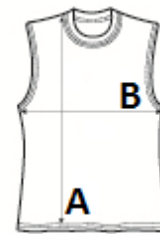

Dropped armhole for comfort

Perfect paired with crop top or sports bra

Large embellishment area

AWDis' own lightweight Neoteric™ smooth fabric with inherent wickability

Smooth fabric face for easy embellishment

Self-fabric taped back neck

Simple tear off label makes it perfect for rebranding

TARIFNÝ KÓD: 61099020

KRAJINA PŮVODU

Bangladesh

ROZMERY (CM)

	M	L	XL
Ks./☒	50	50	50
Dĺžka (A)	63.50	65.50	67.50
Šírka cez prsia (B)	53.00	56.00	59.00