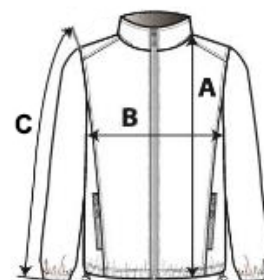

KARIBAN

35 g/m²

100% Polyamid

Vrecko

2026 : s. 445

2025 : s. 375

POPIS:

100% polyamide

Polyester padding

Warm and ultra-lightweight

Folds up into storage bag

2 front zipped pockets

Contrast interior: Convoy Grey for Black and Red; Navy for Light Royal Blue

Tone-on-tone interior: Navy for Navy

TARIFNÝ KÓD: 62024010

KRAJINA PŮVODU

China

ROZMERY (CM)

	6/8	8/10	10/12	12/14
Ks./📏	15	15	15	15
Dĺžka (A)	47,5	53,00	57,75	62,5
Šírka cez prsia (B)	39,5	42,5	45,5	48,5
Dĺžka rukáva (C)	47,25	53,5	57,25	61,00

FARBY:

■ Light Royal Blue

■ Navy

■ Red

■ Black